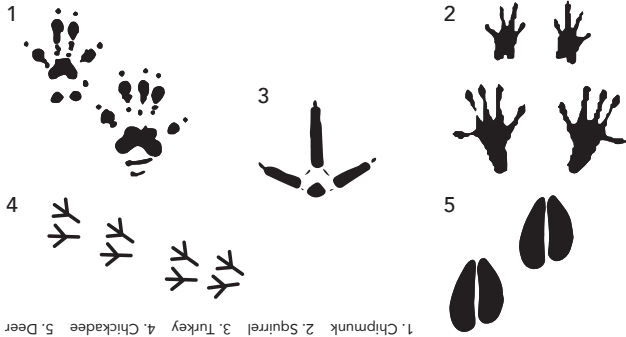

WINTER AT VALADE 2024 ACTIVITY SHEET

Presented By **FRIENDS OF ROBERT C. VALADE PARK**

ANIMAL TRACK FACTS

Did you know every kind of animal moves differently and creates their own unique set of track patterns? Deer "double register" when they walk, meaning they bring their back legs up to the same spot their front legs were. Rabbits hop by bringing their back legs up next to their front legs. Songbirds hop on their two feet. Be on the lookout for different animal tracks on the riverfront!

MATCH THE TRACKS

Turkey Deer Chipmunk Chickadee Squirrel

1. Chipmunk 2. Squirrel 3. Turkey 4. Chickadee 5. Deer

A RIVERFRONT WORD SEARCH!

See if you can find all seven riverfront parks & greenways

*Cullen Plaza Riverwalk Valade Park Gabriel Richard
Mt Elliott Park Dequindre Cut Ralph Wilson Park*

MAKE YOUR OWN PAPER SNOWFLAKES

1. Start with a square piece of paper and fold in half diagonally to make a triangle.

2. Fold paper triangle in half so the pointed corners meet.

3. Fold paper triangle in thirds, overlapping the lefthand pointed corner over the triangle.